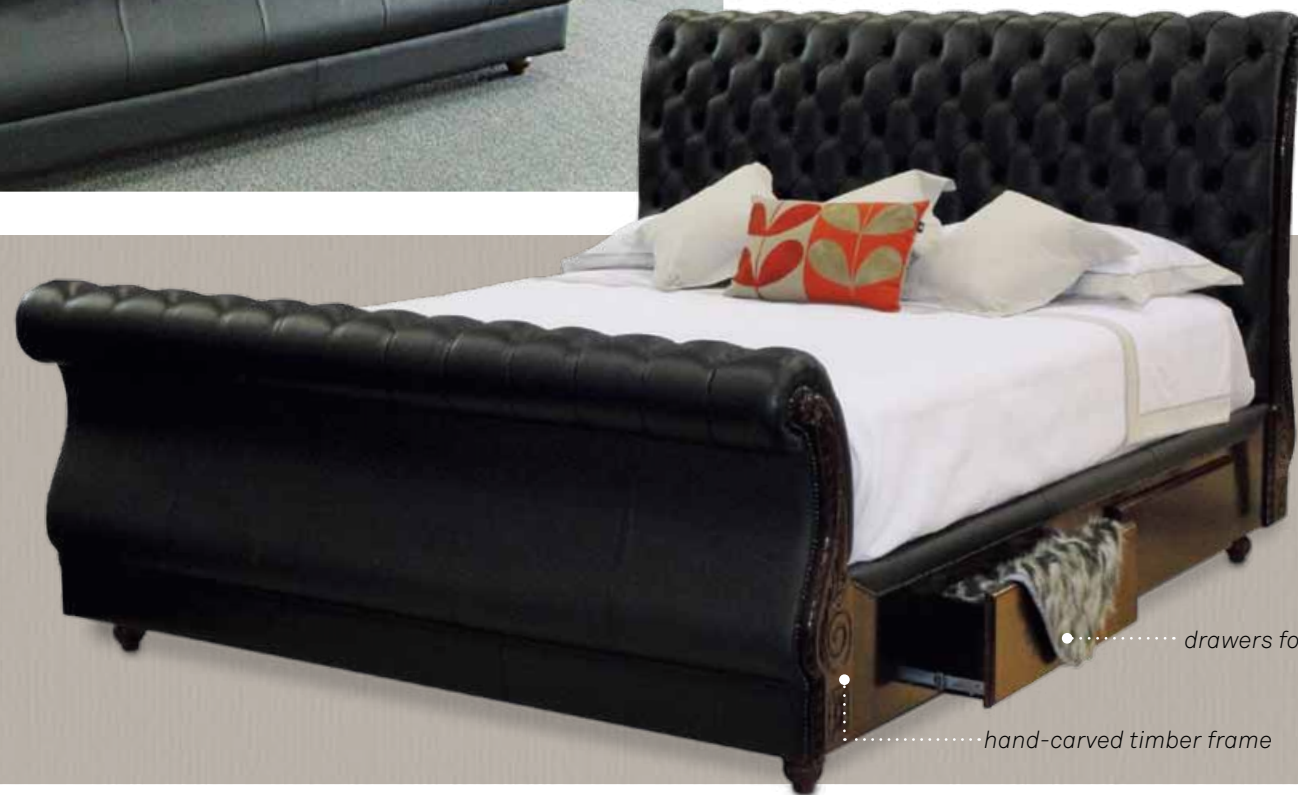

drawers for easy storage

hand-carved timber frame