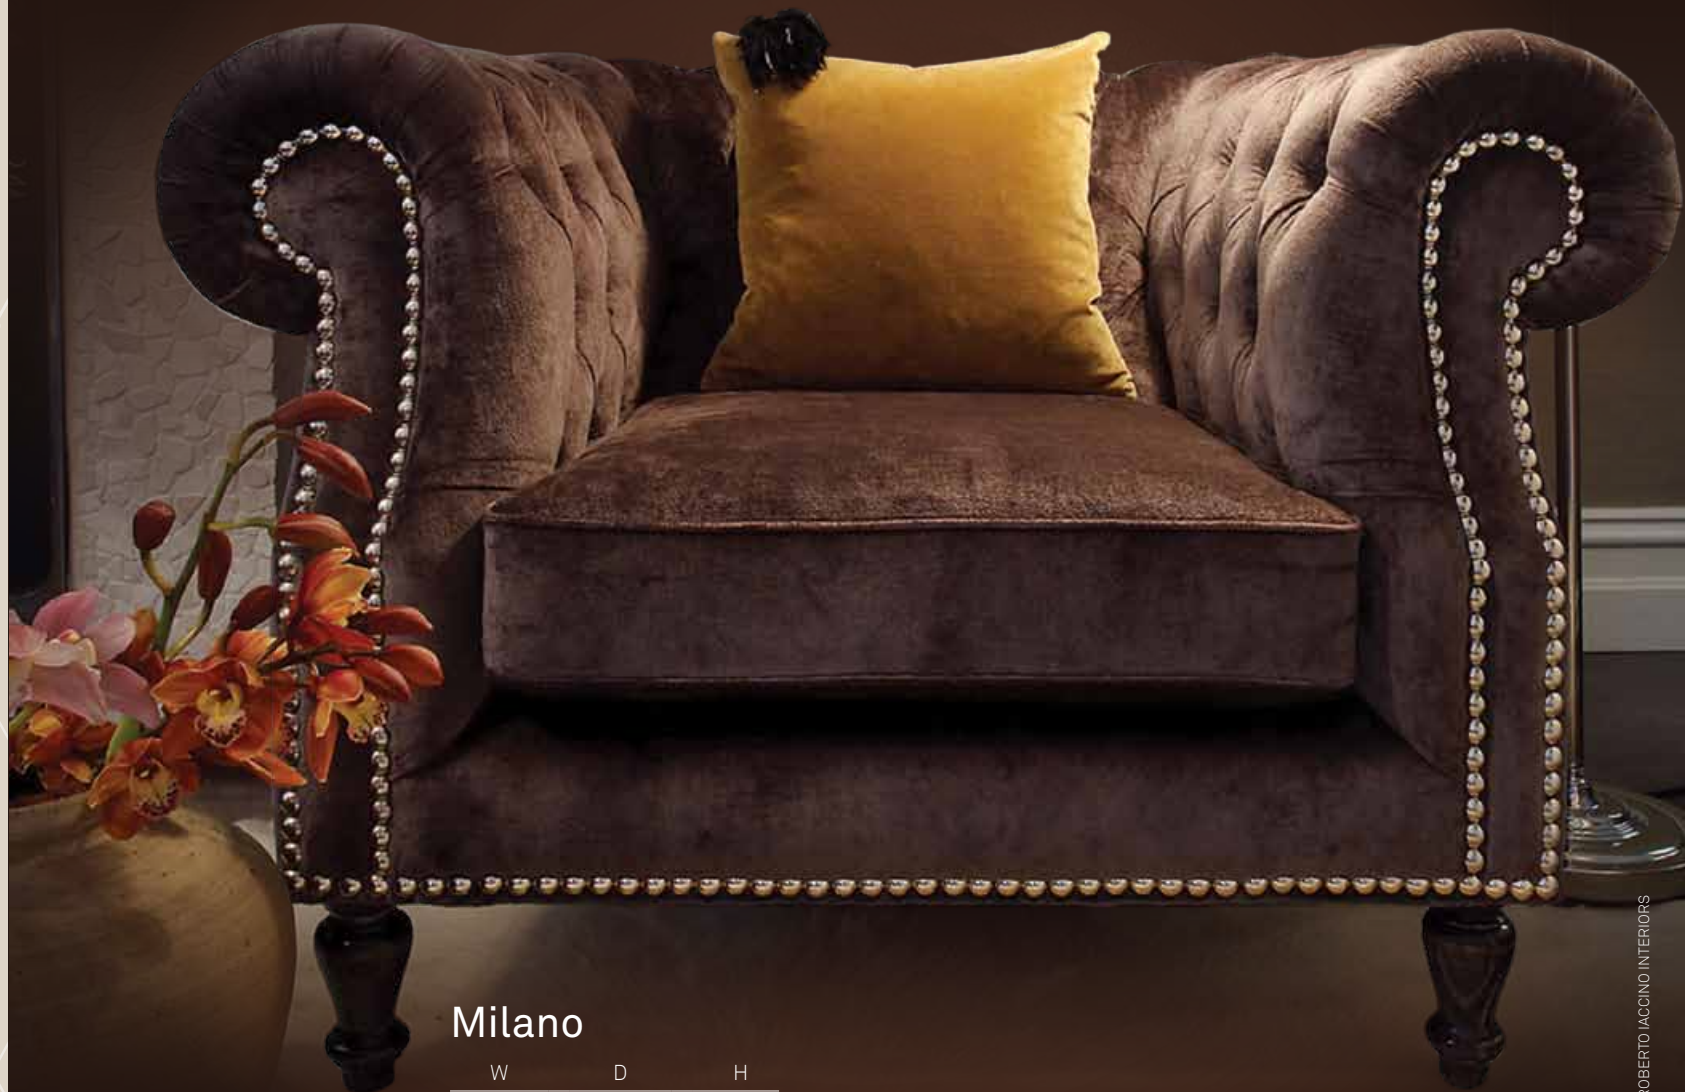

CHESTERFIELD

All our models are available in a variety of sizes: 2, 2.5, 3, 3.5 and 4 seater. All models can be customized with stud/ piping choice and cushion seat quantity.

Matching footstools are also available for all of our chesterfield collections.

Milano

W	D	H
106cm	x 93cm	x 76cm