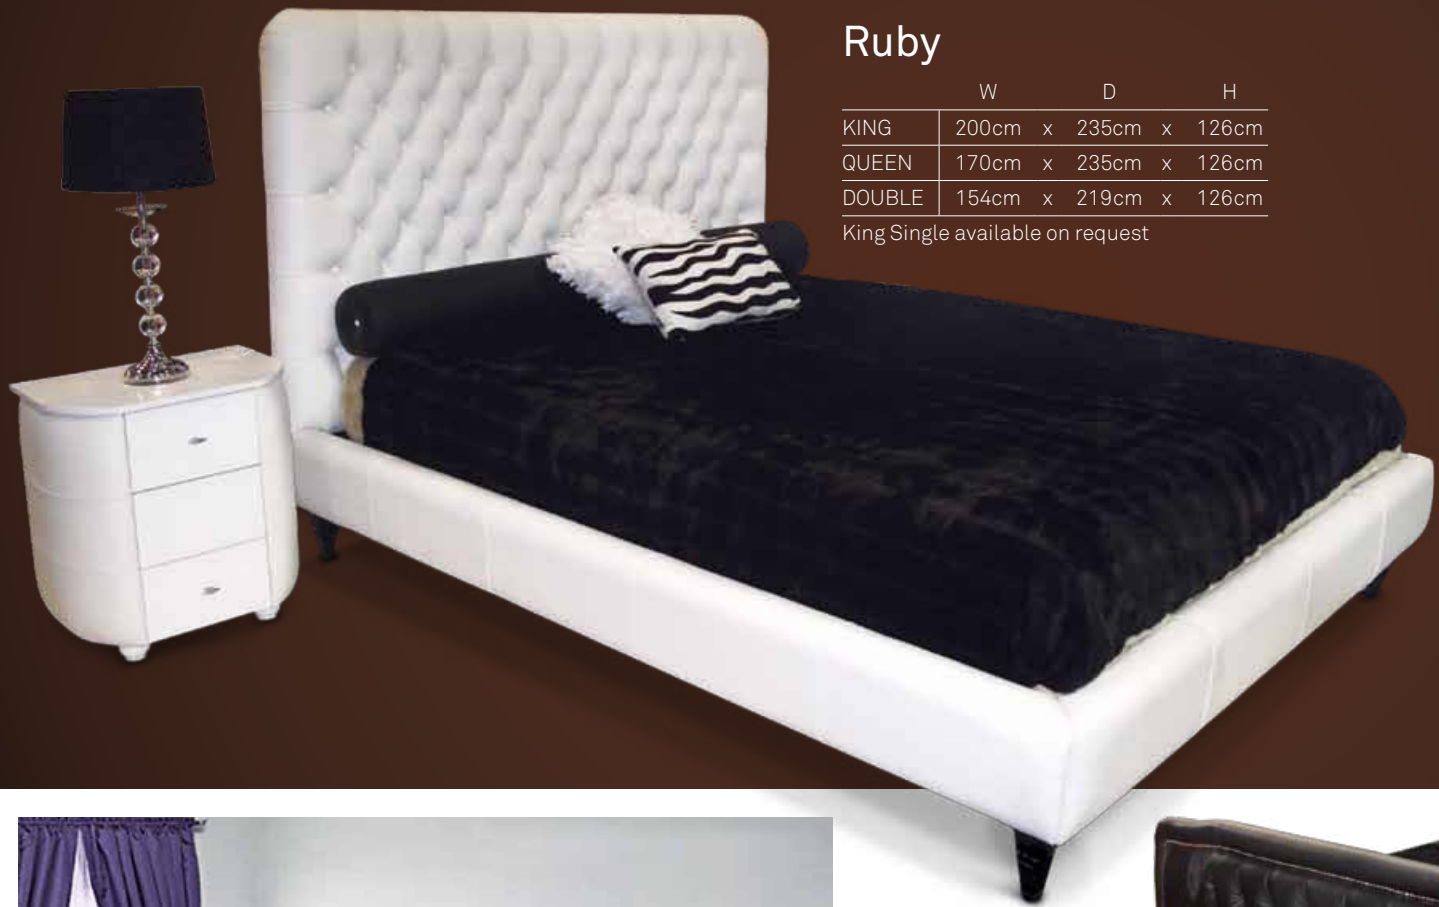

King Single available on request

Kayla

	W	D	H
KING	198cm	x 240cm	x 126cm
QUEEN	168cm	x 240cm	x 126cm
DOUBLE	152cm	x 224cm	x 126cm

King Single available on request

Ruby

	W	D	H
KING	200cm	x 235cm	x 126cm
QUEEN	170cm	x 235cm	x 126cm
DOUBLE	154cm	x 219cm	x 126cm